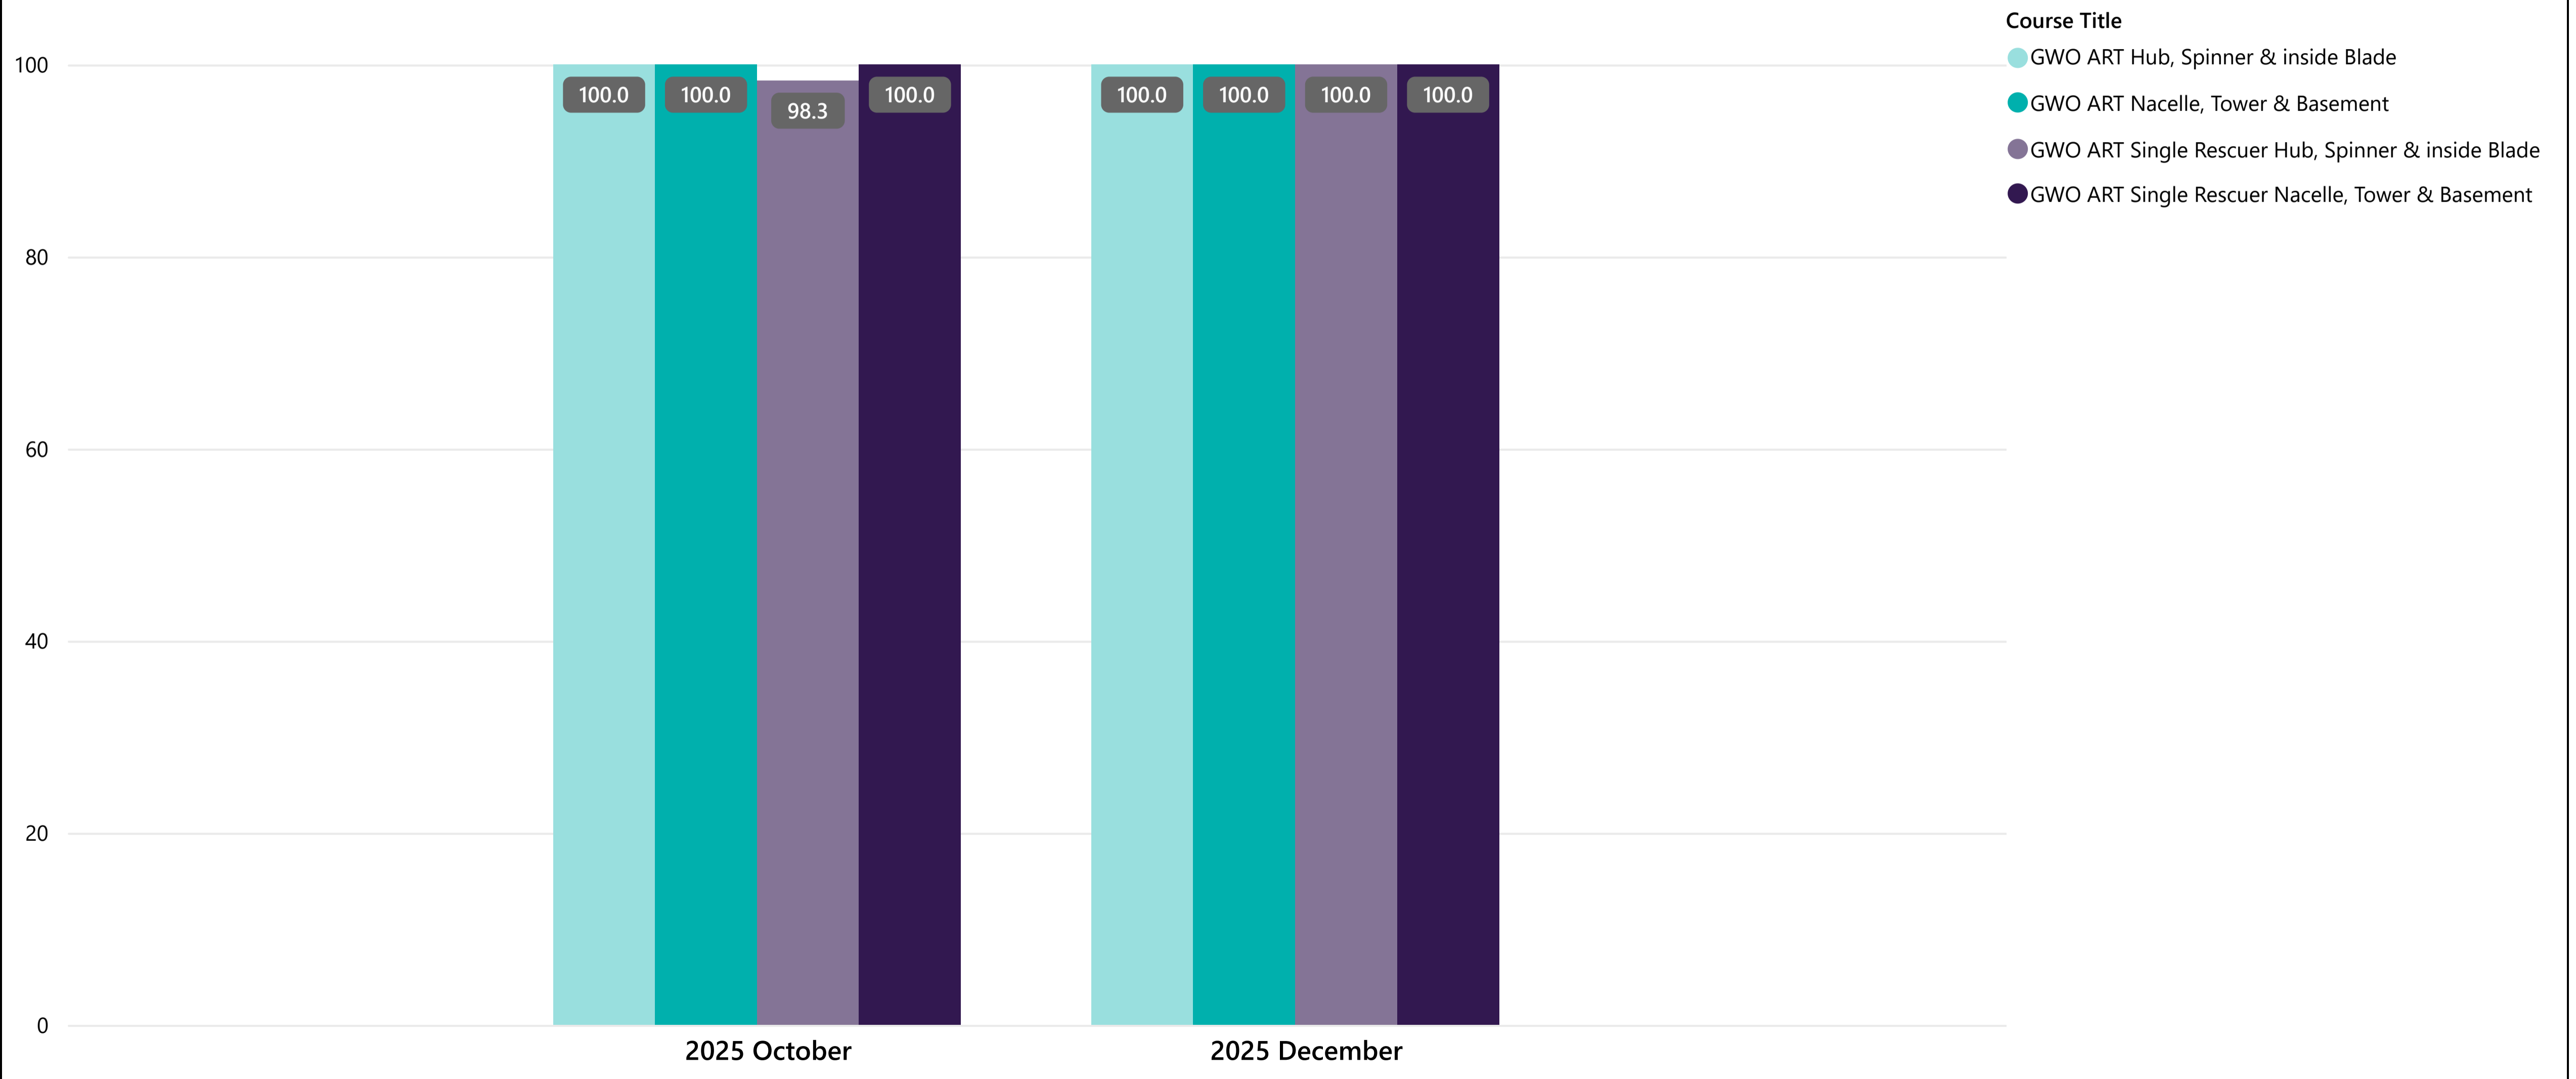

Year
Multiple selections

Group
ART

GWO Satisfaction Score

SGRE (October to September 2025)

01/20/2026 10:34:38 AM
Last Refreshed Date

Satisfaction Score in % by Qtr

Year
Multiple selections

Group
BST

GWO Satisfaction Score

SGRE (October to September 2025)

01/20/2026 10:34:38 AM
Last Refreshed Date

Satisfaction Score in % by Qtr

Year
Multiple selections

Group
BTT

GWO Satisfaction Score

SGRE (October to September 2025)