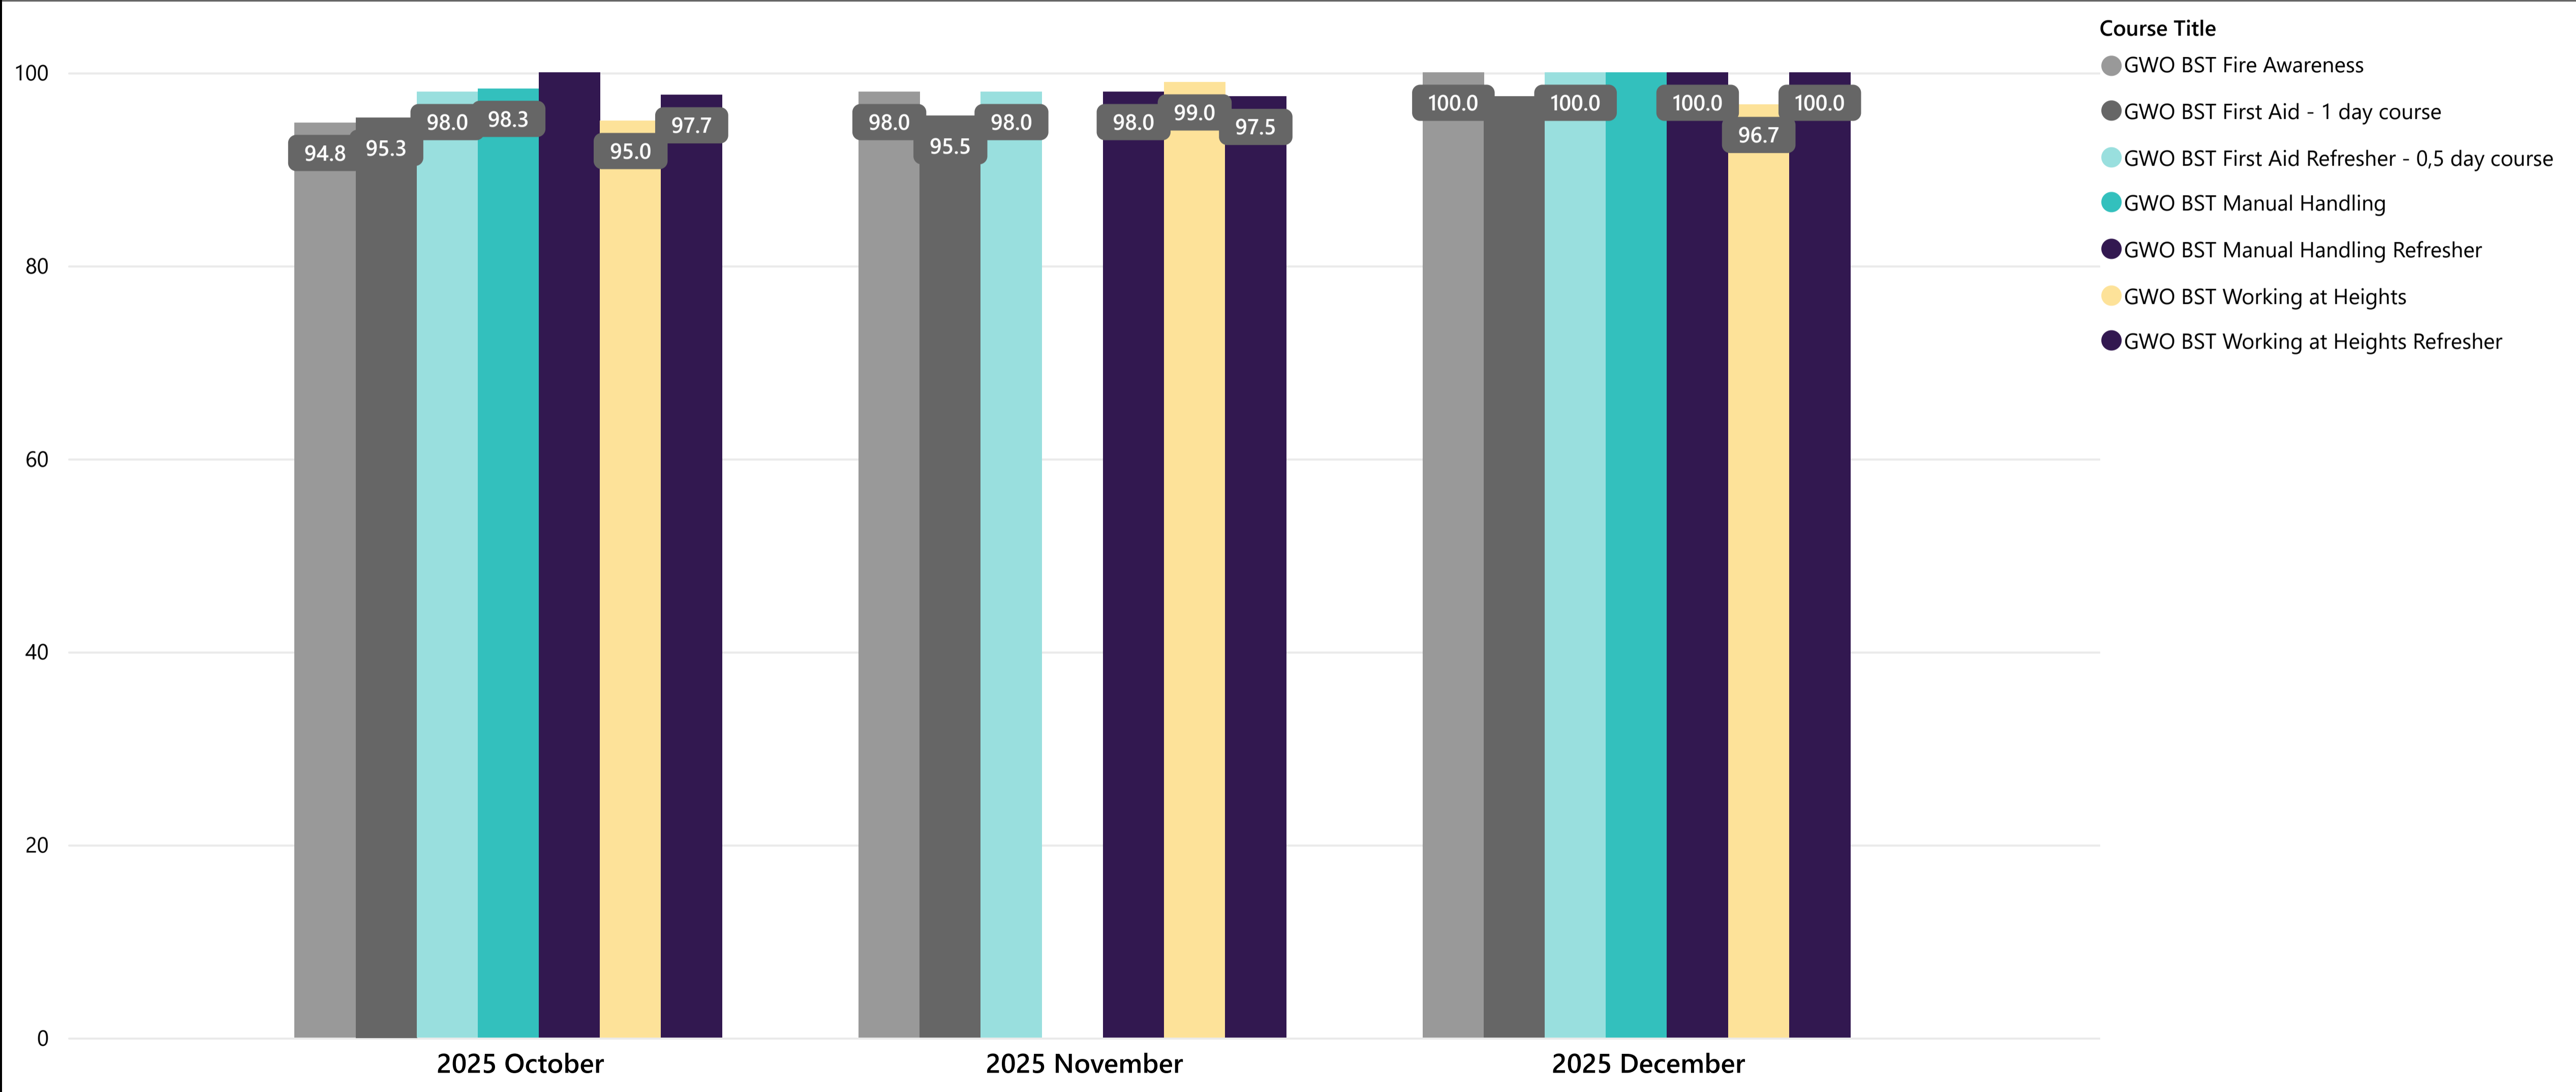

Year
Multiple selections

Group
ART

GWO Satisfaction Score

SGRE (October to September 2025)

01/20/2026 10:34:38 AM
Last Refreshed Date

Satisfaction Score in % by Qtr

Year
Multiple selections

Group
BST

GWO Satisfaction Score

SGRE (October to September 2025)

01/20/2026 10:34:38 AM
Last Refreshed Date

Satisfaction Score in % by Qtr

Year
Multiple selections

Group
BTT

GWO Satisfaction Score

SGRE (October to September 2025)

01/20/2026 10:34:38 AM
Last Refreshed Date

Satisfaction Score in % by Qtr

Year
Multiple selections

Group
GWO

GWO Satisfaction Score

SGRE (October to September 2025)

01/20/2026 10:34:38 AM
Last Refreshed Date

Satisfaction Score in % by Qtr

Year
Multiple selections

Group
Refresher

GWO Satisfaction Score

SGRE (October to September 2025)

01/20/2026 10:34:38 AM
Last Refreshed Date

Satisfaction Score in % by Qtr